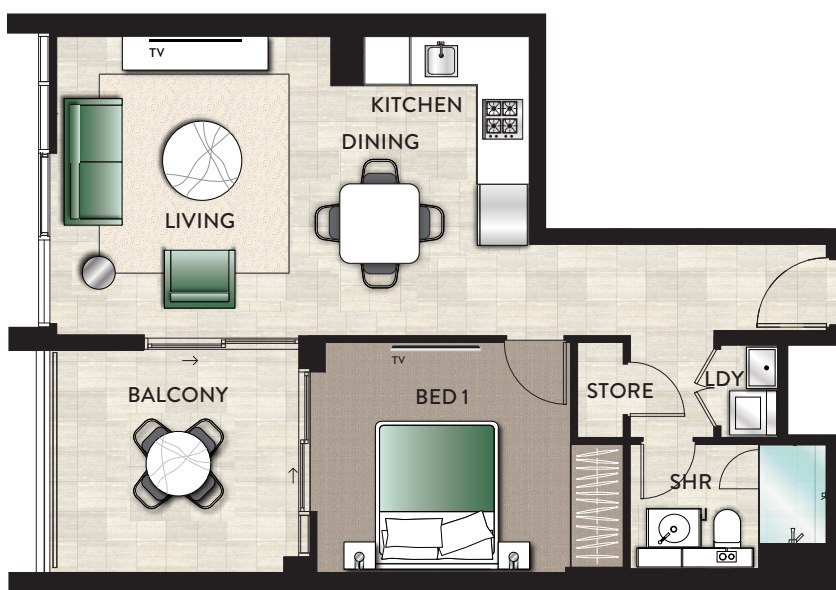

PAGEWOOD GREEN

ORCHID

1 BEDROOM

APARTMENTS

610, 710, 810, 910, 1010, 1110,
1210, 1310, 1410, 1510, 1610,
1705, 1805, 1905, 2005

INTERNAL AREA

50m²

BALCONY AREA

10m²

TOTAL AREA

60m²

BUILDING D

DISCLAIMER:

Purchasers take note: These floor plans do not form part of the contract for sale of any lot within the development, they are indicative only. The descriptions, layouts and areas set out in this floor plan are subject to change and may not accurately reflect the final design of each unit depicted.