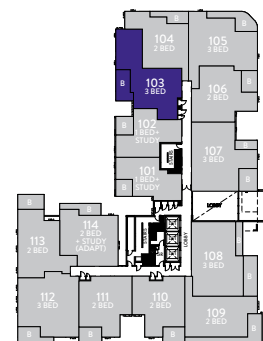

PAGEWOOD — GREEN —

VIOLA

3 BEDROOM

APARTMENTS

103, 203, 303

INTERNAL AREA

100.3m²

BALCONY AREA

14.3m²

TOTAL AREA

114.6m²

BUILDING A

MERITON

DISCLAIMER: Purchasers take note: These floorplans do not form part of the Contract for Sale of any lot within the development. They are indicative only. The descriptions, layouts and areas set out in this floor plan are subject to change and may not accurately reflect the final design of each unit depicted.