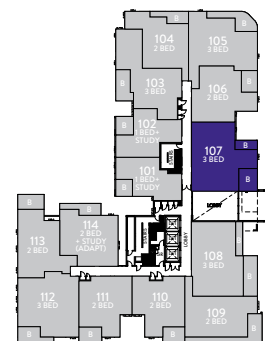

PAGEWOOD — GREEN —

VIOLA

3 BEDROOM

APARTMENTS

107, 207, 307

INTERNAL AREA

108.9m²

BALCONY AREA

18.4m²

TOTAL AREA

127.3m²

BUILDING A

DISCLAIMER: Purchasers take note: These floorplans do not form part of the Contract for Sale of any lot within the development. They are indicative only. The descriptions, layouts and areas set out in this floor plan are subject to change and may not accurately reflect the final design of each unit depicted.