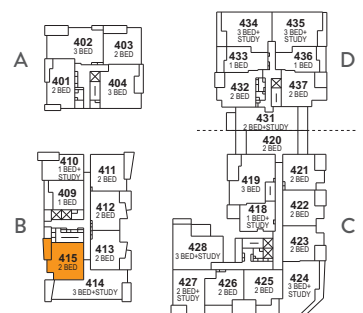

MARIGOLD

2 BEDROOM

APARTMENTS

415, 515, 615, 715, 814, 914,
1014, 1114, 1214, 1314, 1414

INTERNAL AREA

84m²

EXTERNAL AREA

11m²

TOTAL AREA

95m² + carspace

DISCLAIMER

Purchasers take note: These floorplans do not form part of the Contract for Sale of any lot within the development. They are indicative only. The descriptions, layouts and areas set out in this floor plan are subject to change and may not accurately reflect the final design of each unit depicted.